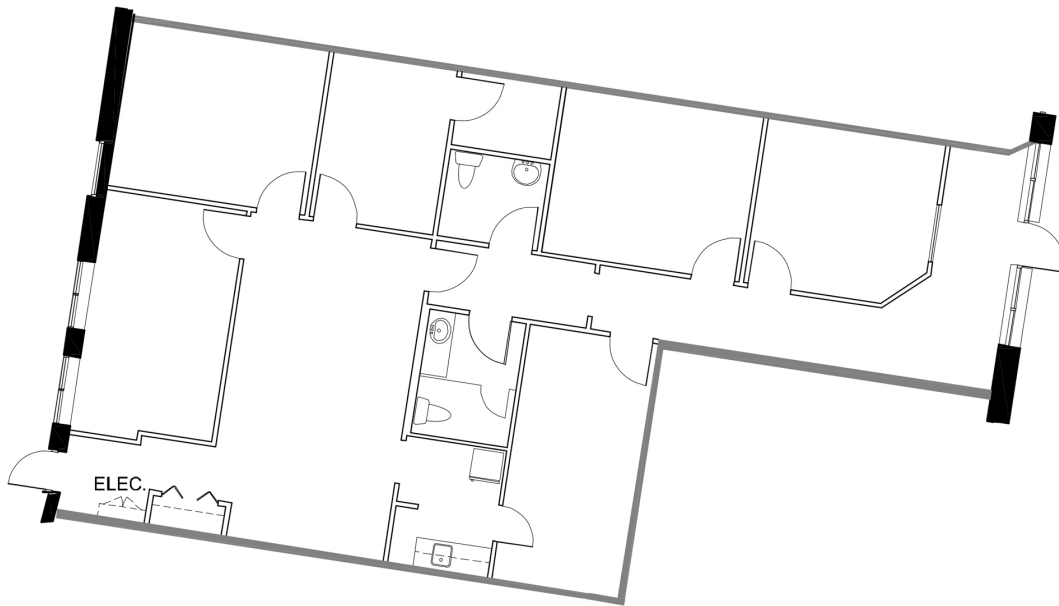

J2

4 Cedar Pointe Drive

Barrie, ON

BASIC RENT
\$15.00

ADDITIONAL RENT
\$7.69

GROSS COST PER SF
\$22.69

COST PER MONTH
\$3,522.62

SUITE DETAILS

MIN DIVISIBLE
No

MAX CONTIGUOUS
1,863 SF

UNIT TYPE
Office

SQUARE FEET
1,863 SF

FLOOR
1

AVAILABILITY
Coming Soon

— DEMISING WALL