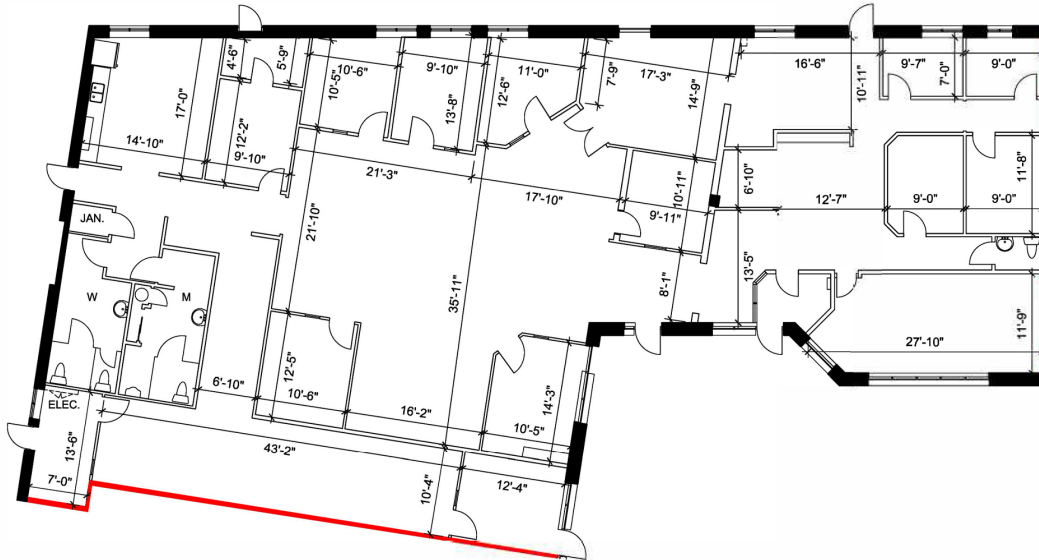

MIN DIVISIBLE
Yes

MAX CONTIGUOUS
5,953 SF

UNIT TYPE
Office

SQUARE FEET
5,953 SF

FLOOR
1

AVAILABILITY
Immediate

— DEMISING WALL