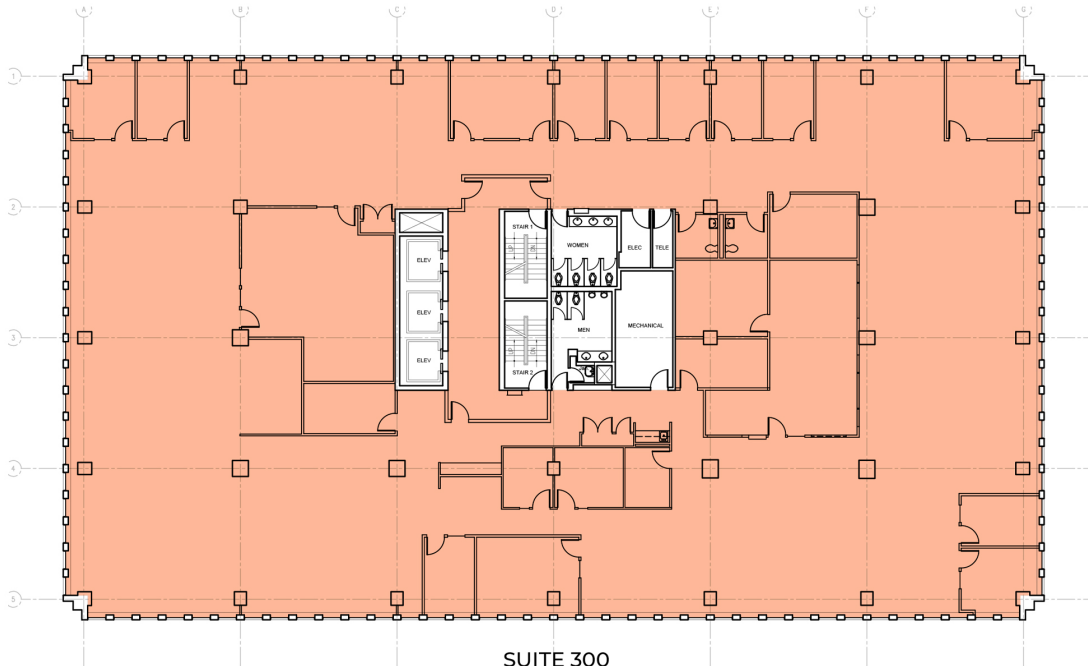

MIN DIVISIBLE
Yes

MAX CONTIGUOUS
16,109 SF

UNIT TYPE
Office

SQUARE FEET
16,109 SF

FLOOR
3

AVAILABILITY
Immediate

SUITE 300
AVAILABLE
16,109 Sq. Ft.