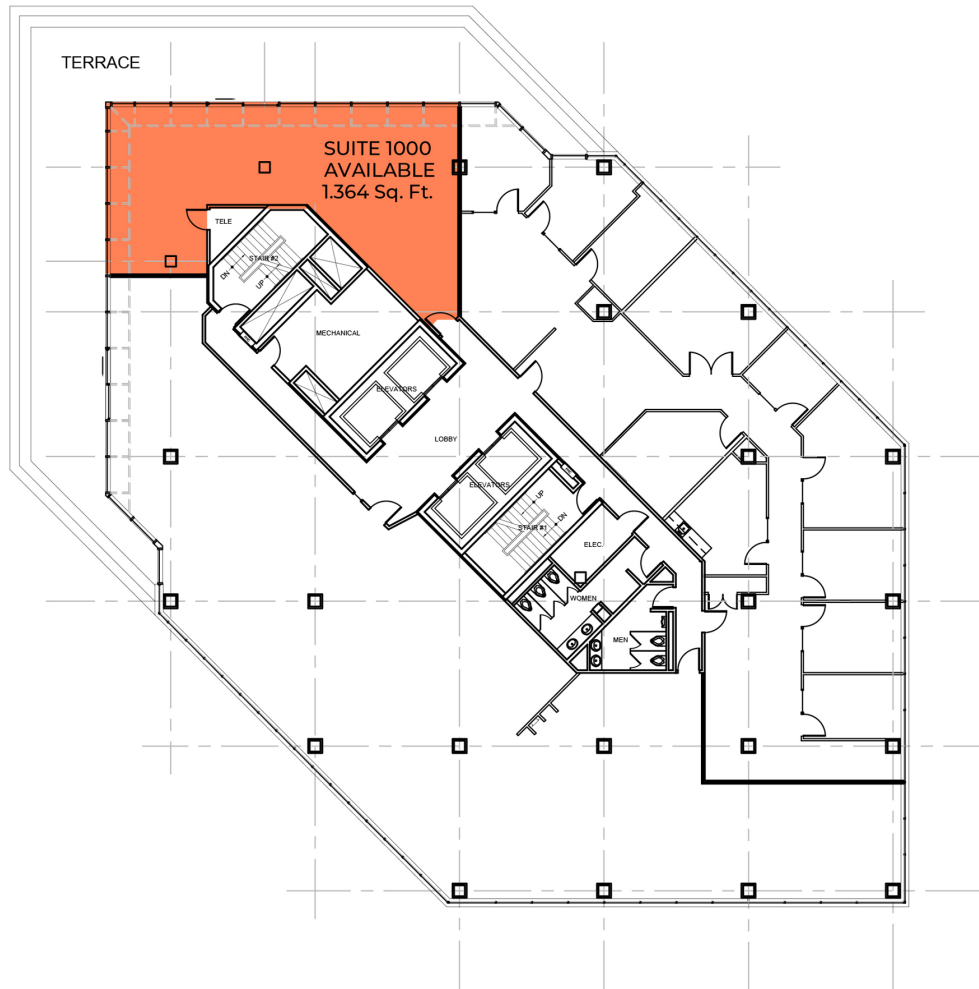

1000

The Galleria - Frederick

Kitchener, ON

BASIC RENT
\$11.95

ADDITIONAL RENT
\$19.89

GROSS COST PER SF
\$31.84

COST PER MONTH
\$3,619.15

SUITE DETAILS

MIN DIVISIBLE
No

MAX CONTIGUOUS
6,214 SF

UNIT TYPE
Office

SQUARE FEET
1,364 SF

FLOOR
10

AVAILABILITY
Immediate

 USABLE AREA