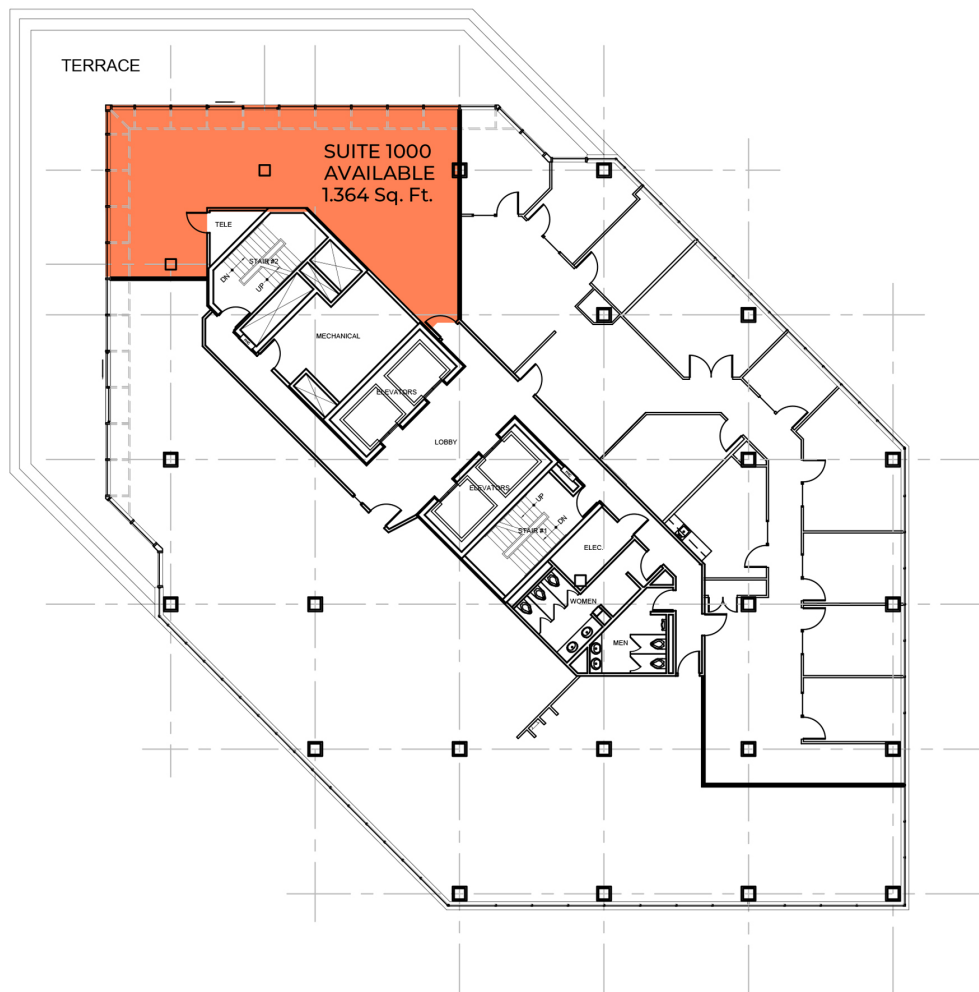

1000

The Galleria - Frederick

Kitchener, ON

BASIC RENT
\$11.95

ADDITIONAL RENT
\$19.89

GROSS COST PER SF
\$31.84

COST PER MONTH
\$3,619.15

SUITE DETAILS

MIN DIVISIBLE
No

MAX CONTIGUOUS
6,214 SF

UNIT TYPE
Office

SQUARE FEET
1,364 SF

FLOOR
10

AVAILABILITY
Immediate

 USABLE AREA