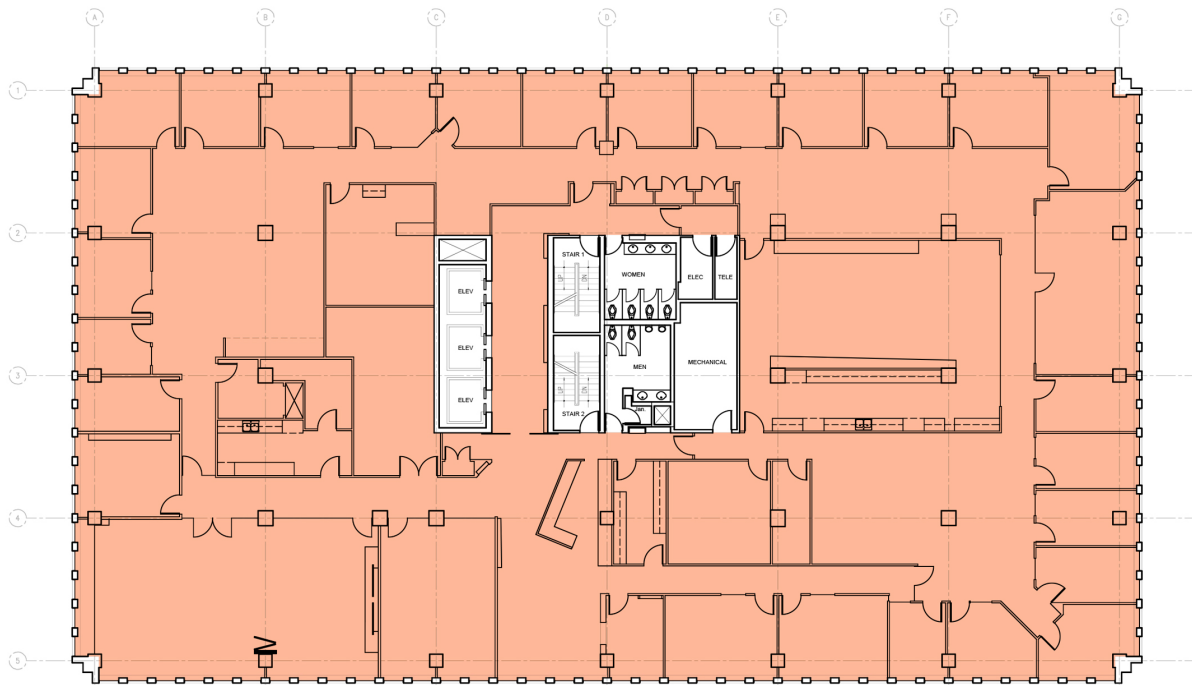

MIN DIVISIBLE
Yes

MAX CONTIGUOUS
32,216 SF

UNIT TYPE
Office

SQUARE FEET
16,108 SF

FLOOR
10

AVAILABILITY
Immediate

**SUITE 1000
AVAILABLE
16,108 Sq. Ft.**