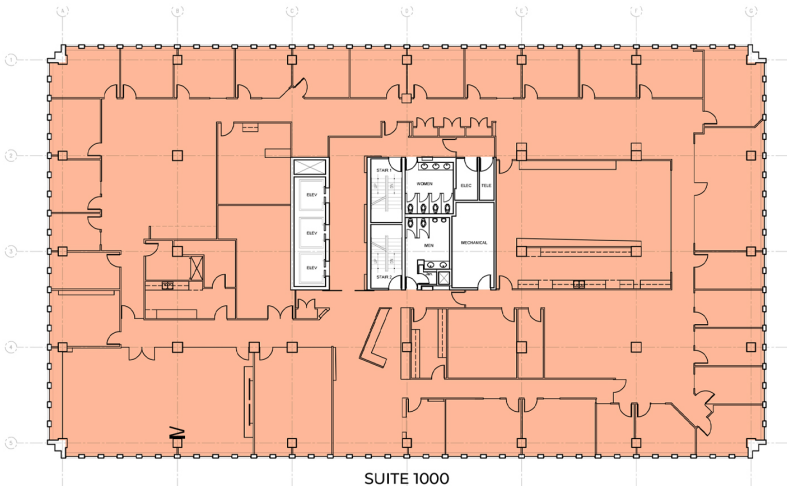

MIN DIVISIBLE
Yes

UNIT TYPE
Office

SQUARE FEET
32,216 SF

FLOOR
10-11

AVAILABILITY
Immediate

SUITE 1100
AVAILABLE
16,108 Sq. Ft.

SUITE 1000
AVAILABLE
16,108 Sq. Ft.

 USABLE AREA