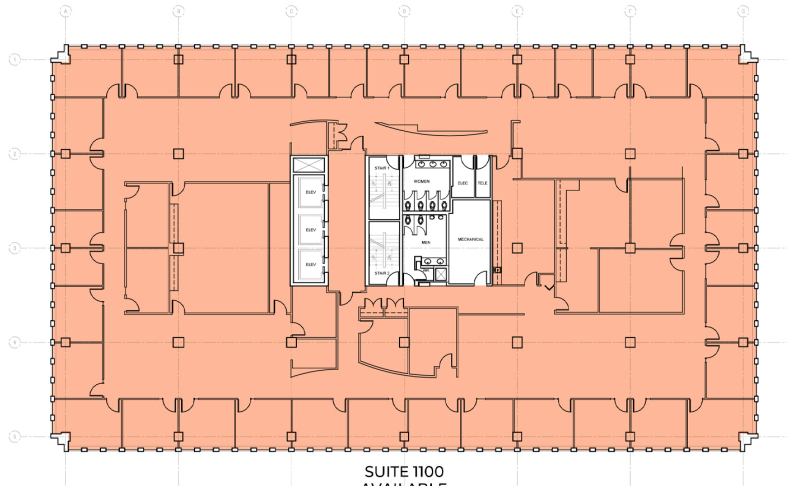

1000-1100

50 Queen St. North

Kitchener, ON

BASIC RENT
\$12.95

ADDITIONAL RENT
\$15.77

GROSS COST PER SF
\$28.72

COST PER MONTH
\$77,103.63

SUITE DETAILS

MIN DIVISIBLE
Yes

UNIT TYPE
Office

SQUARE FEET
32,216 SF

FLOOR
10-11

AVAILABILITY
Immediate

SUITE 1100
AVAILABLE
16,108 Sq. Ft.

SUITE 1000
AVAILABLE
16,108 Sq. Ft.

 USABLE AREA