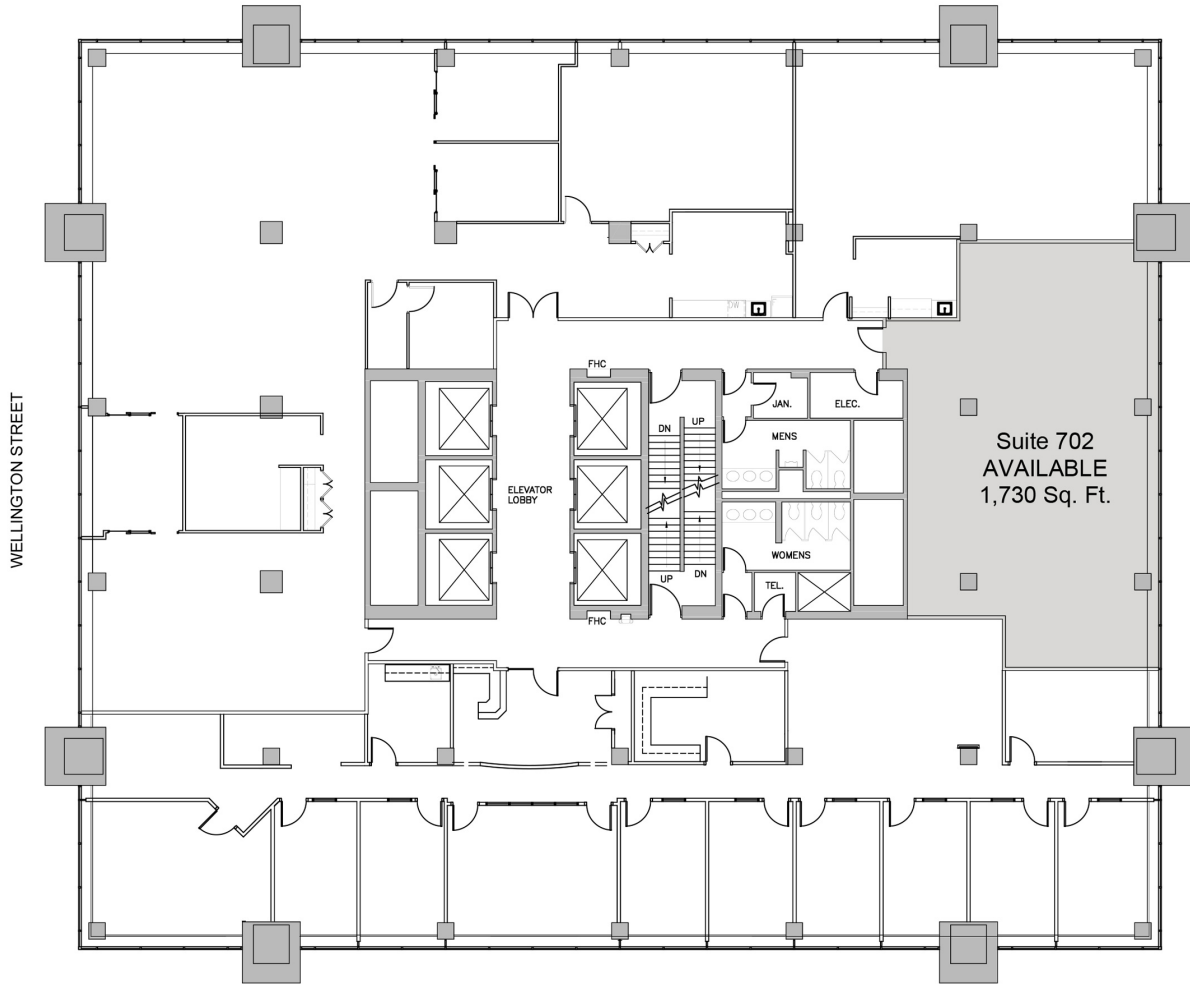

MIN DIVISIBLE
No

MAX CONTIGUOUS
1,730 SF

UNIT TYPE
Office

SQUARE FEET
1,730 SF

FLOOR
7

AVAILABILITY
Immediate

 USABLE AREA

SCALE : 1" = 20'