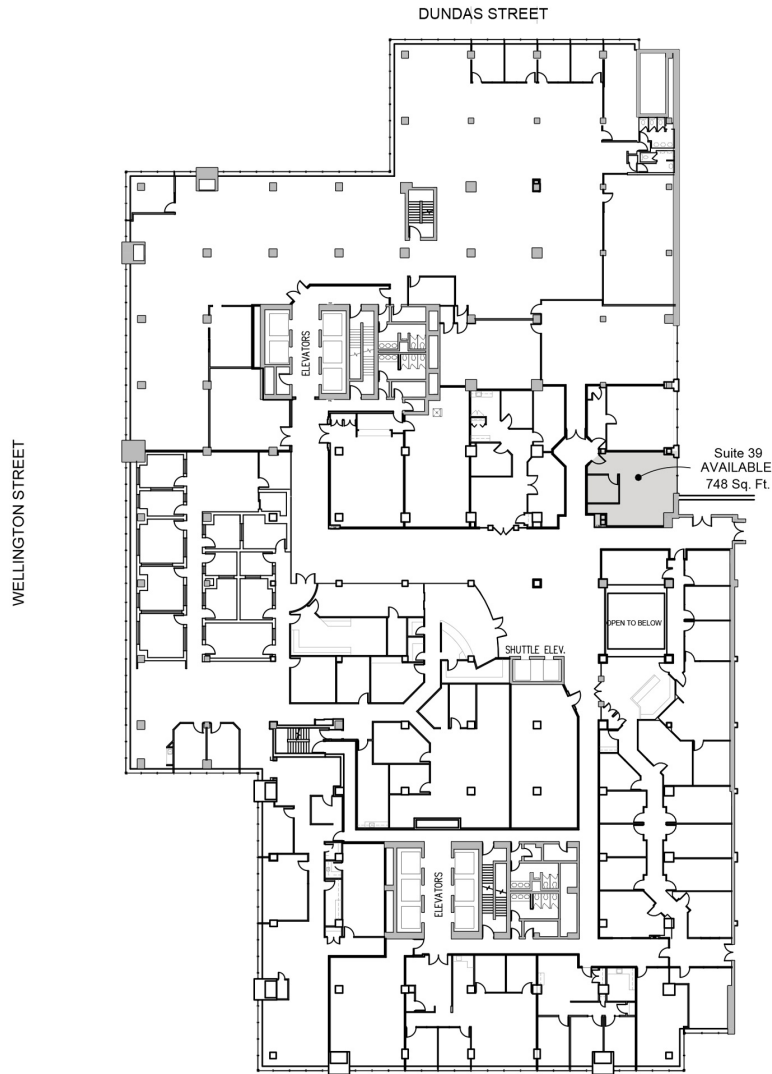

MIN DIVISIBLE
No

MAX CONTIGUOUS
748 SF

UNIT TYPE
Office

SQUARE FEET
748 SF

FLOOR
Mezzanine

AVAILABILITY
Immediate

 USABLE AREA

SCALE : 1" = 50'