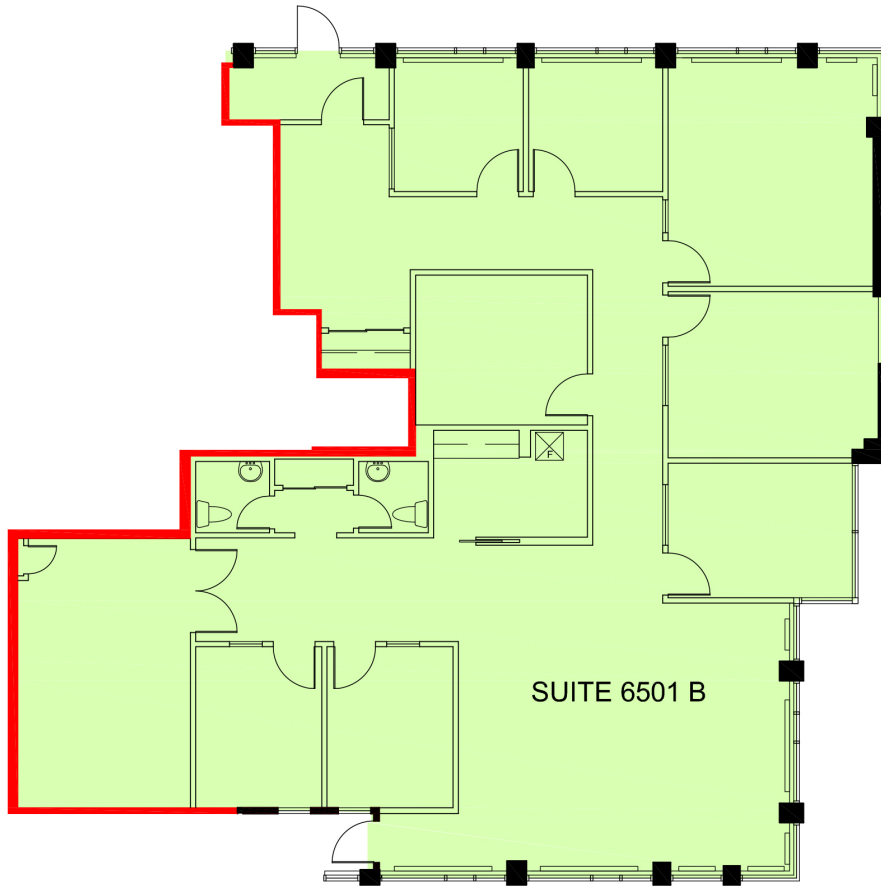

6501B

Meadowvale Court II

Mississauga, ON

BASIC RENT
\$13.00

ADDITIONAL RENT
\$15.99

GROSS COST PER SF
\$28.99

COST PER MONTH
\$6,853.72

SUITE DETAILS

MIN DIVISIBLE
Yes

MAX CONTIGUOUS
2,837 SF

UNIT TYPE
Office

SQUARE FEET
2,837 SF

FLOOR
1

AVAILABILITY
Immediate

 USABLE AREA

0 10 50 FT.