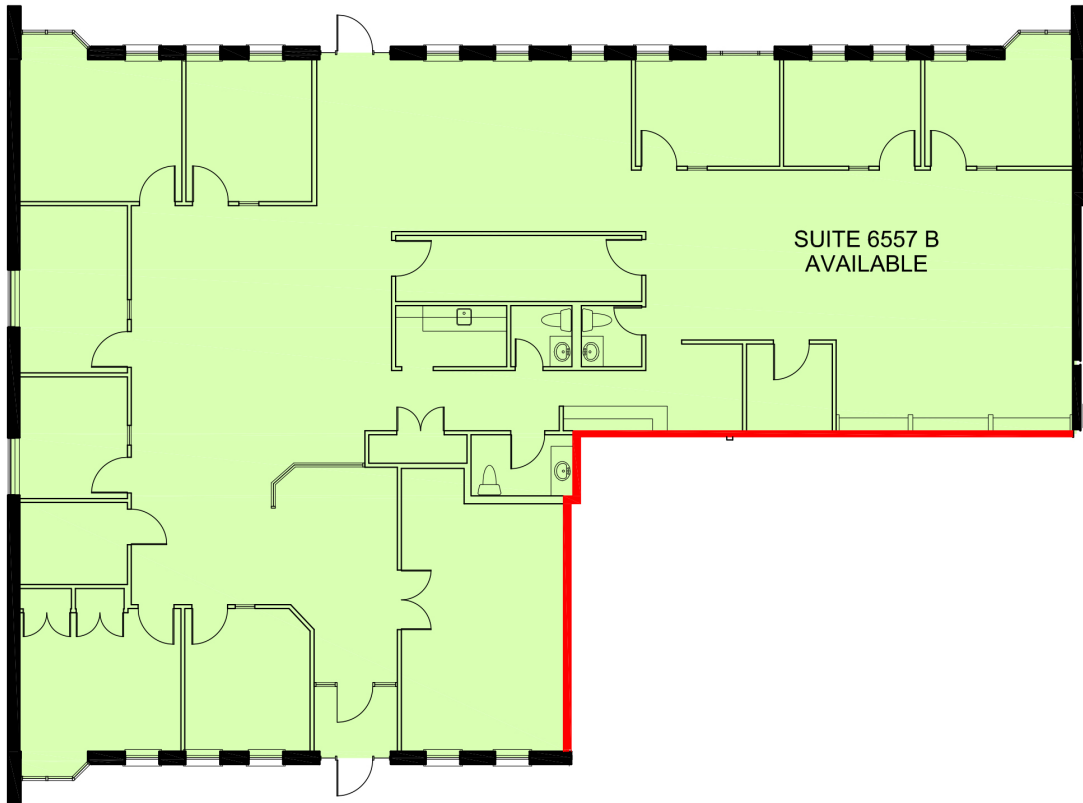

MIN DIVISIBLE
Yes

MAX CONTIGUOUS
4,202 SF

UNIT TYPE
Office

SQUARE FEET
4,202 SF

FLOOR
1

AVAILABILITY
Coming Soon

 USABLE AREA

0 10 50 FT.