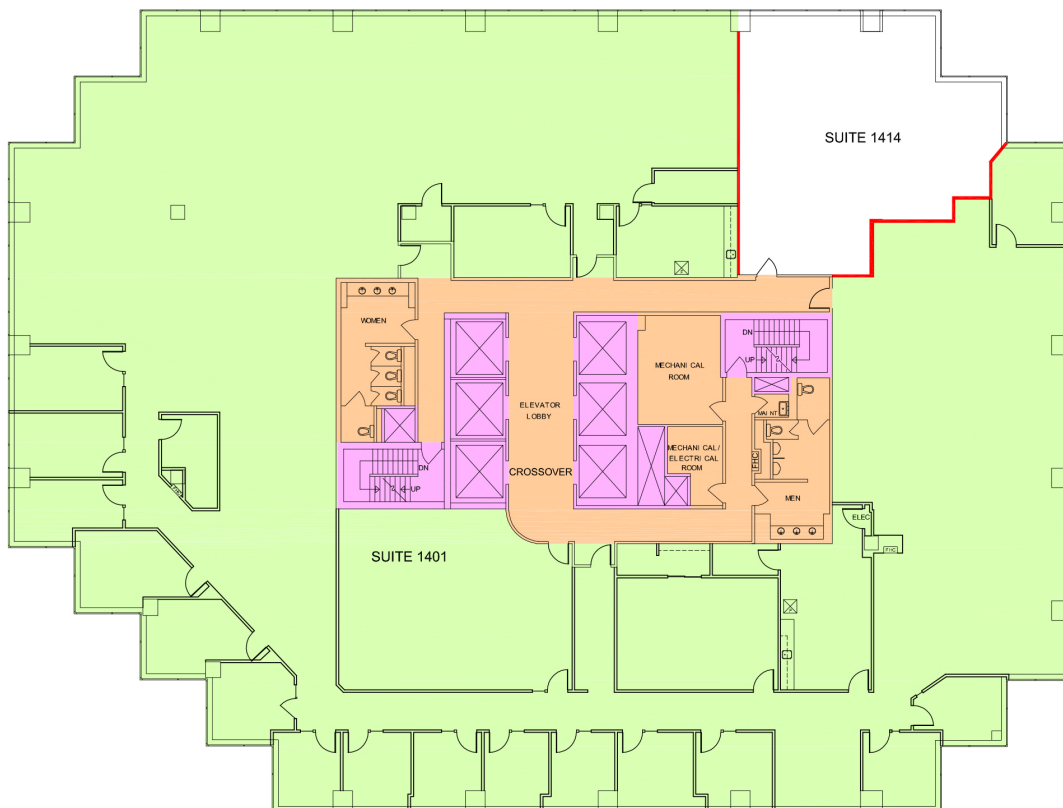

## SUITE DETAILS

**MIN DIVISIBLE**  
Yes

**MAX CONTIGUOUS**  
17,269 SF

**UNIT TYPE**  
Office

**SQUARE FEET**  
15,729 SF

**FLOOR**  
14

**AVAILABILITY**  
Immediate

0 10 50 FT.