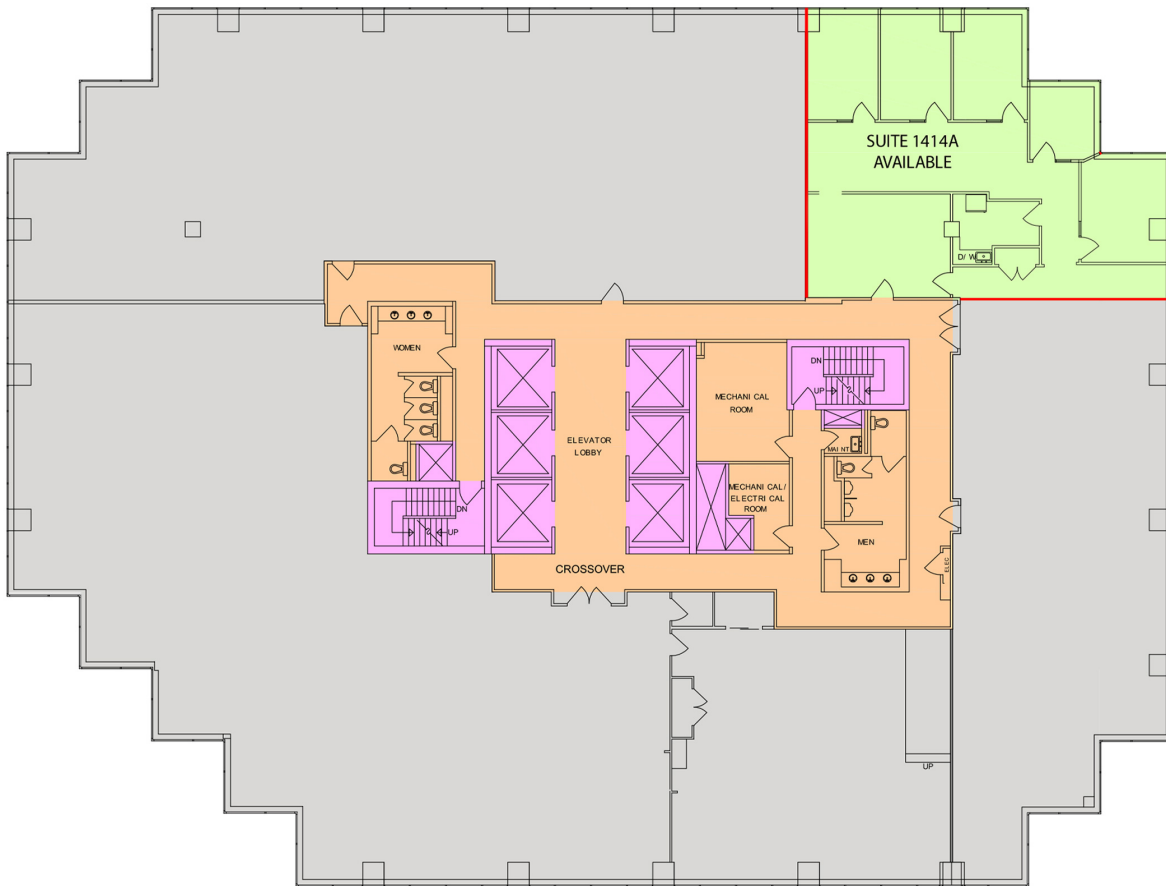

# 1414A

5001 Yonge St.

Toronto, ON

**BASIC RENT**  
\$20.00

**ADDITIONAL RENT**  
\$19.98

**GROSS COST PER SF**  
\$39.98

**COST PER MONTH**  
\$7,079.79

## SUITE DETAILS

**MIN DIVISIBLE**  
No

**MAX CONTIGUOUS**  
2,125 SF

**UNIT TYPE**  
Office

**SQUARE FEET**  
2,125 SF

**FLOOR**  
14

**AVAILABILITY**  
Immediate

- USABLE AREA
- VERTICAL PENETRATIONS
- FLOOR COMMON AREA
- BUILDING COMMON AREA
- DEMISING WALL