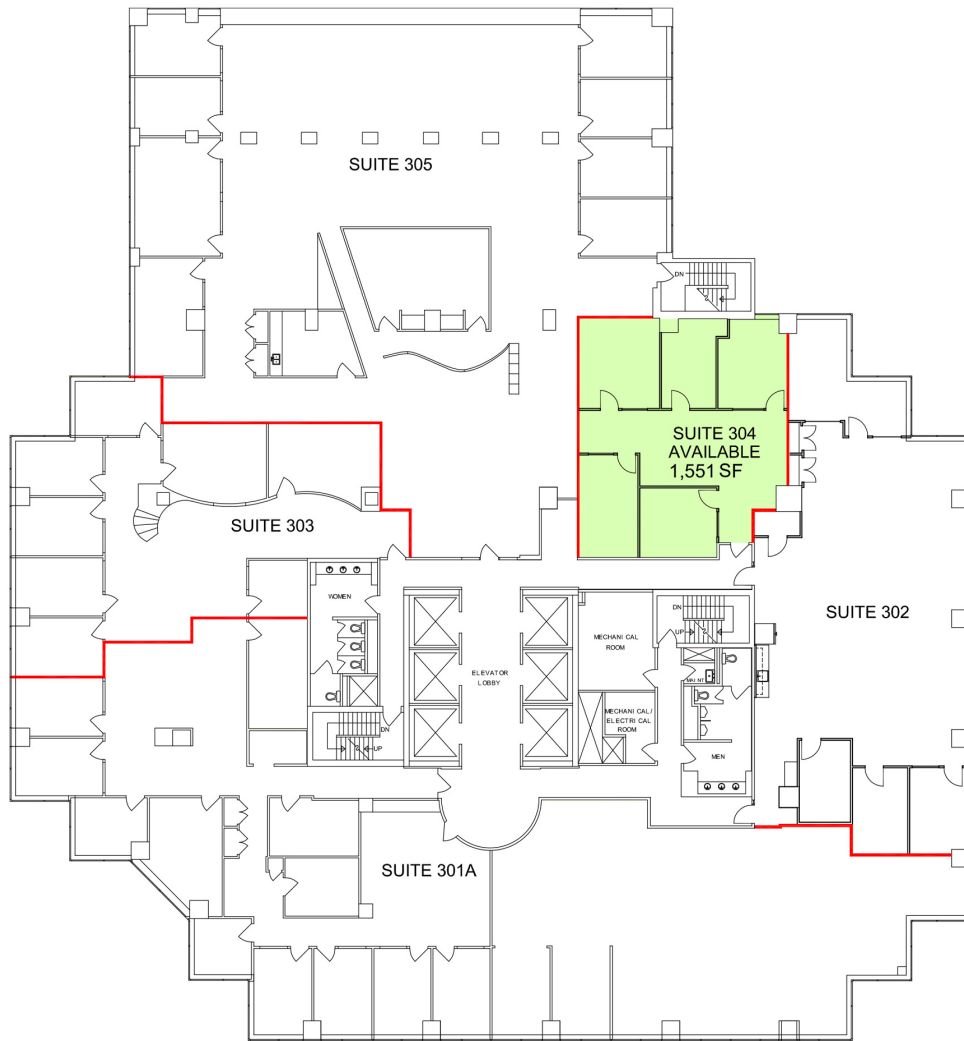

304

5001 Yonge St.

Toronto, ON

BASIC RENT
\$20.00

ADDITIONAL RENT
\$19.98

GROSS COST PER SF
\$39.98

COST PER MONTH
\$5,167.41

SUITE DETAILS

MIN DIVISIBLE
No

MAX CONTIGUOUS
11,815 SF

UNIT TYPE
Office

SQUARE FEET
1,551 SF

FLOOR
3

AVAILABILITY
Immediate

■ USABLE AREA
— DEMISING WALL

0 10 50 FT.